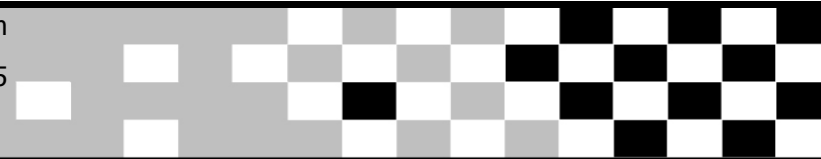

# Federação Catarinense de Motociclismo

Riffel Motocross - 1ª etp

Sorted on Best Lap time

65cc

Indaial 1,900 Km

Warm-up

14/3/2010 10:45

Practice started at 10:53:41